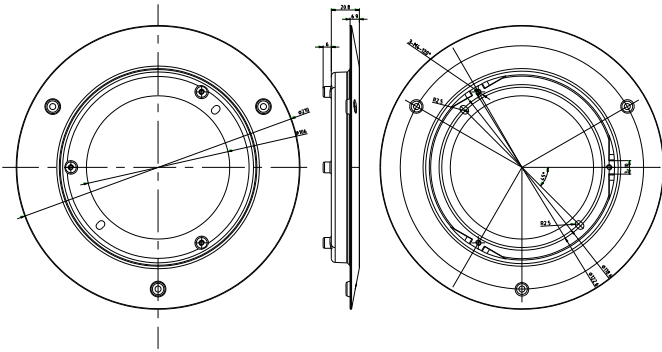

## DS-1241ZJ

In-ceiling Mounting Bracket for Dome Camera

### Dimension:

### Parameter:

Model	DS-1241ZJ
Parameters	In-ceiling Mounting Bracket for Dome Camera
Appearance	Hikvision White
Material	Aluminum Alloy
Dimension	Φ 210×26.8mm
Weight	260g